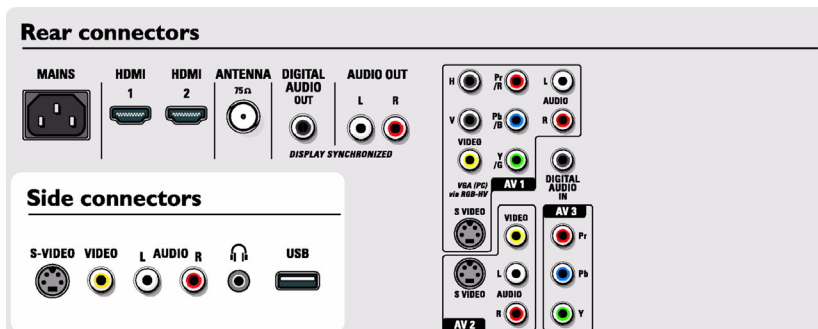

Convenience

- **Child Protection:** Child Lock+Parental Control
- **Clock:** Smart Clock
- **Ease of Installation:** Auto Programme Naming, Automatic Tuning System (ATS), Autostore, PLL Digital Tuning, Plug & Play
- **Ease of Use:** Auto Volume Leveller (AVL), Channel list, Delta Volume per preset, Graphical User Interface, On Screen Display, Side Control, Smart Picture Control, Smart Sound Control
- **Picture in Picture:** HDMI-Component PIP

- **Remote Control:** Amp, DVD, STB, VCR, Multi-functional
- **Remote control type:** RC4403
- **Screen Format Adjustments:** 4:3, 6 Widescreen Modes, Auto Format, Movie expand 14:9, Movie expand 16:9, Subtitle and Heading Shift, Subtitle Zoom, Super Zoom, Widescreen
- **Teletext:** Closed Captioning Full Text
- **VESA Mount:** Vesa compliant

Accessories

- **Included Accessories:** Table top stand, RF cable

Dimensions

- **Set dimensions in inch (W x H x D):** 44.7 x 31.4 x 4.5 inch
- **Set dimensions with stand in inch (W x H x D):** 44.7 x 33.9 x 11.4 inch
- **Weight incl. Packaging (lb):** 147.5 lb
- **Product weight (lb):** 97 lb
- **Box dimensions in inch (W x H x D):** 50.9 x 44.1 x 12.7 inch
- **Color cabinet:** Black and Silver
- **VESA wall mount compatible:** 600,200 mm

Power

- **Ambient temperature:** 5 °C to 40 °C
- **Mains power:** AC 110 - 240 V +/- 10%
- **Power consumption:** 372 W
- **Standby power consumption:** 0.6W

Date of issue 2006-09-05

Version: 1.1.0

12 NC: 8670 000 2343 I
UPC: 6 09585 11127 1

Specifications are subject to change without notice.
Trademarks are the property of Koninklijke Philips
Electronics N.V. or their respective owners.
© 2006 Koninklijke Philips Electronics N.V.
All Rights reserved.
www.philips.com